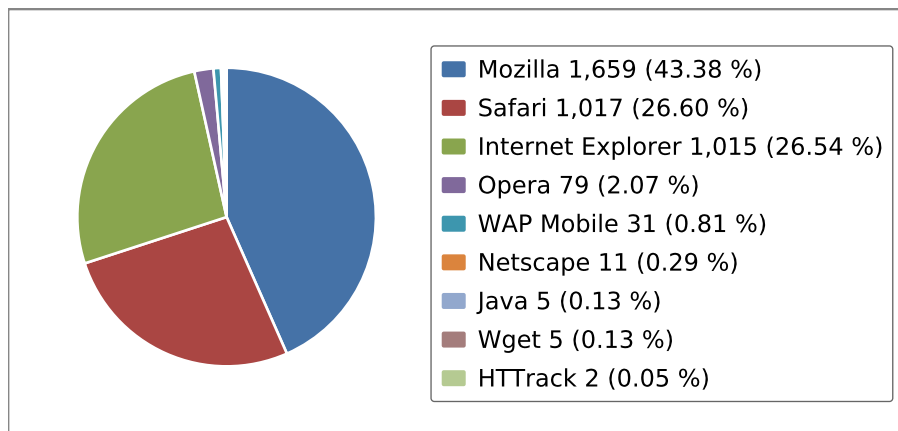

Most frequently accessed pages	Page impressions	%
mghaed.com/essays/observation/raspberry.htm	31	0.44 %
mghaed.com/essays/snaps/87/list.htm	31	0.44 %
mghaed.com/books/Diaries/Obit.Shamlu.PDF	30	0.42 %
mghaed.com/ay/Bull in Chinashop.pdf	30	0.42 %
mghaed.com/essays/observation/August_blues2.htm	30	0.42 %
mghaed.com/interviews/imponderable_future.htm	30	0.42 %
mghaed.com/interviews/essay_as_genre.htm	30	0.42 %
mghaed.com/essays/snaps/90/legal_precedence_diplomatic_policy.htm	29	0.41 %
Other	1,030	14.55 %
Total	7,078	100.00 %

Browsers

This chart shows the browsers used by your visitors. For example, this helps you to identify the browsers for which you need to optimise your website.

Browsers	Visits	%
Mozilla	1,659	43.38 %
Safari	1,017	26.60 %
Internet Explorer	1,015	26.54 %
Opera	79	2.07 %
WAP Mobile	31	0.81 %
Netscape	11	0.29 %
Java	5	0.13 %
Wget	5	0.13 %