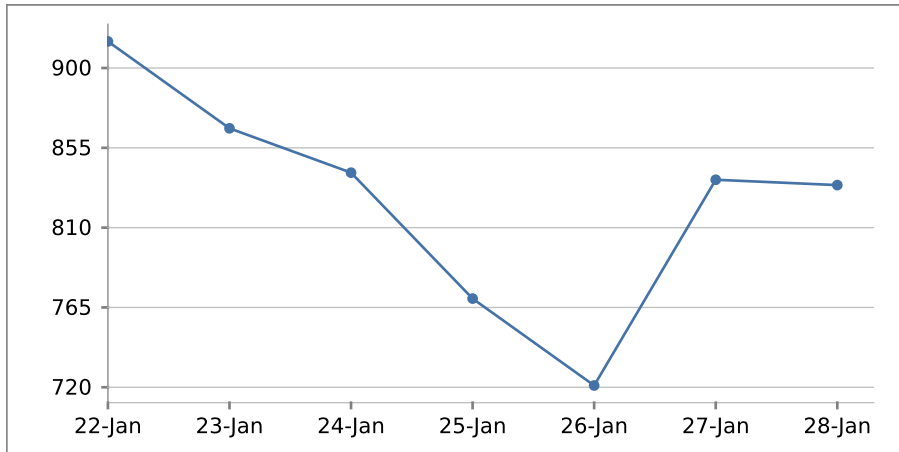

Weekly report 22-Jan-2012 - 28-Jan-2012

1&1 SiteAnalytics for all domains and subdomains

Visits

All page impressions from the same computer are summarised as one visit. The visits are uniquely identified on the basis of the IP address and the browser ID. As several people may share a computer (e.g. in a cybercafé), the number of visits may not be the same as the number of visitors.

Day of the week	Date	Visits
Sunday	22-Jan-12	915
Monday	23-Jan-12	866
Tuesday	24-Jan-12	841
Wednesday	25-Jan-12	770
Thursday	26-Jan-12	721
Friday	27-Jan-12	837
Saturday	28-Jan-12	834
Total		5,784
Averages		826

Visits from cities

This analysis shows which cities your visitors come from

Cities	Visits	%
IR:	715	17.33 %
IR: Tehran	424	10.28 %
US:	321	7.79 %
US: Dallas	307	7.44 %
US: Mountain View	297	7.20 %
US: Coldwater	238	5.76 %
CN: Beijing	128	3.10 %
US: Seattle	127	3.08 %
US: San Francisco	125	3.03 %
CN:	124	3.01 %
US: Plano	99	2.40 %
GB:	86	2.07 %
DE:	67	1.62 %
US: Fremont	66	1.59 %
US: Chicago	40	0.98 %
NL:	37	0.89 %
US: Los Angeles	36	0.87 %
IR: Shiraz	35	0.85 %
CA: Vancouver	33	0.81 %