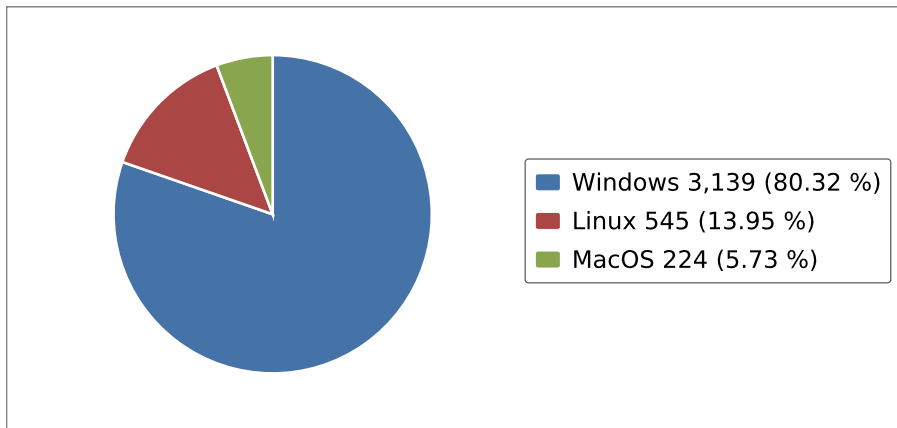

Browsers	Visits	%
HTTrack	2	0.05 %
Total	3,824	100.00 %

Operating systems

You can see the operating systems used by your visitors. This information helps you to find out for which operating systems you may need to optimise your website.

Operating systems	Visits	%
Windows	3,139	80.32 %
Linux	545	13.95 %
MacOS	224	5.73 %
Total	3,908	100.00 %

Referring pages

You can see the pages that referred your visitors to your website. Referring pages may be other websites or search engines. The complete URL is displayed.

Referring pages	Visits	%
www.google.com/url	327	28.51 %
www.facebook.com/l.php	146	12.73 %
www.google.com/search	132	11.51 %
sainttouka.blogfa.com/	67	5.84 %
www.google.com/imgres	63	5.49 %
search.yahoo.com/search	24	2.09 %
www.m-ghaed.com/	24	2.09 %
www.bing.com/search	21	1.83 %